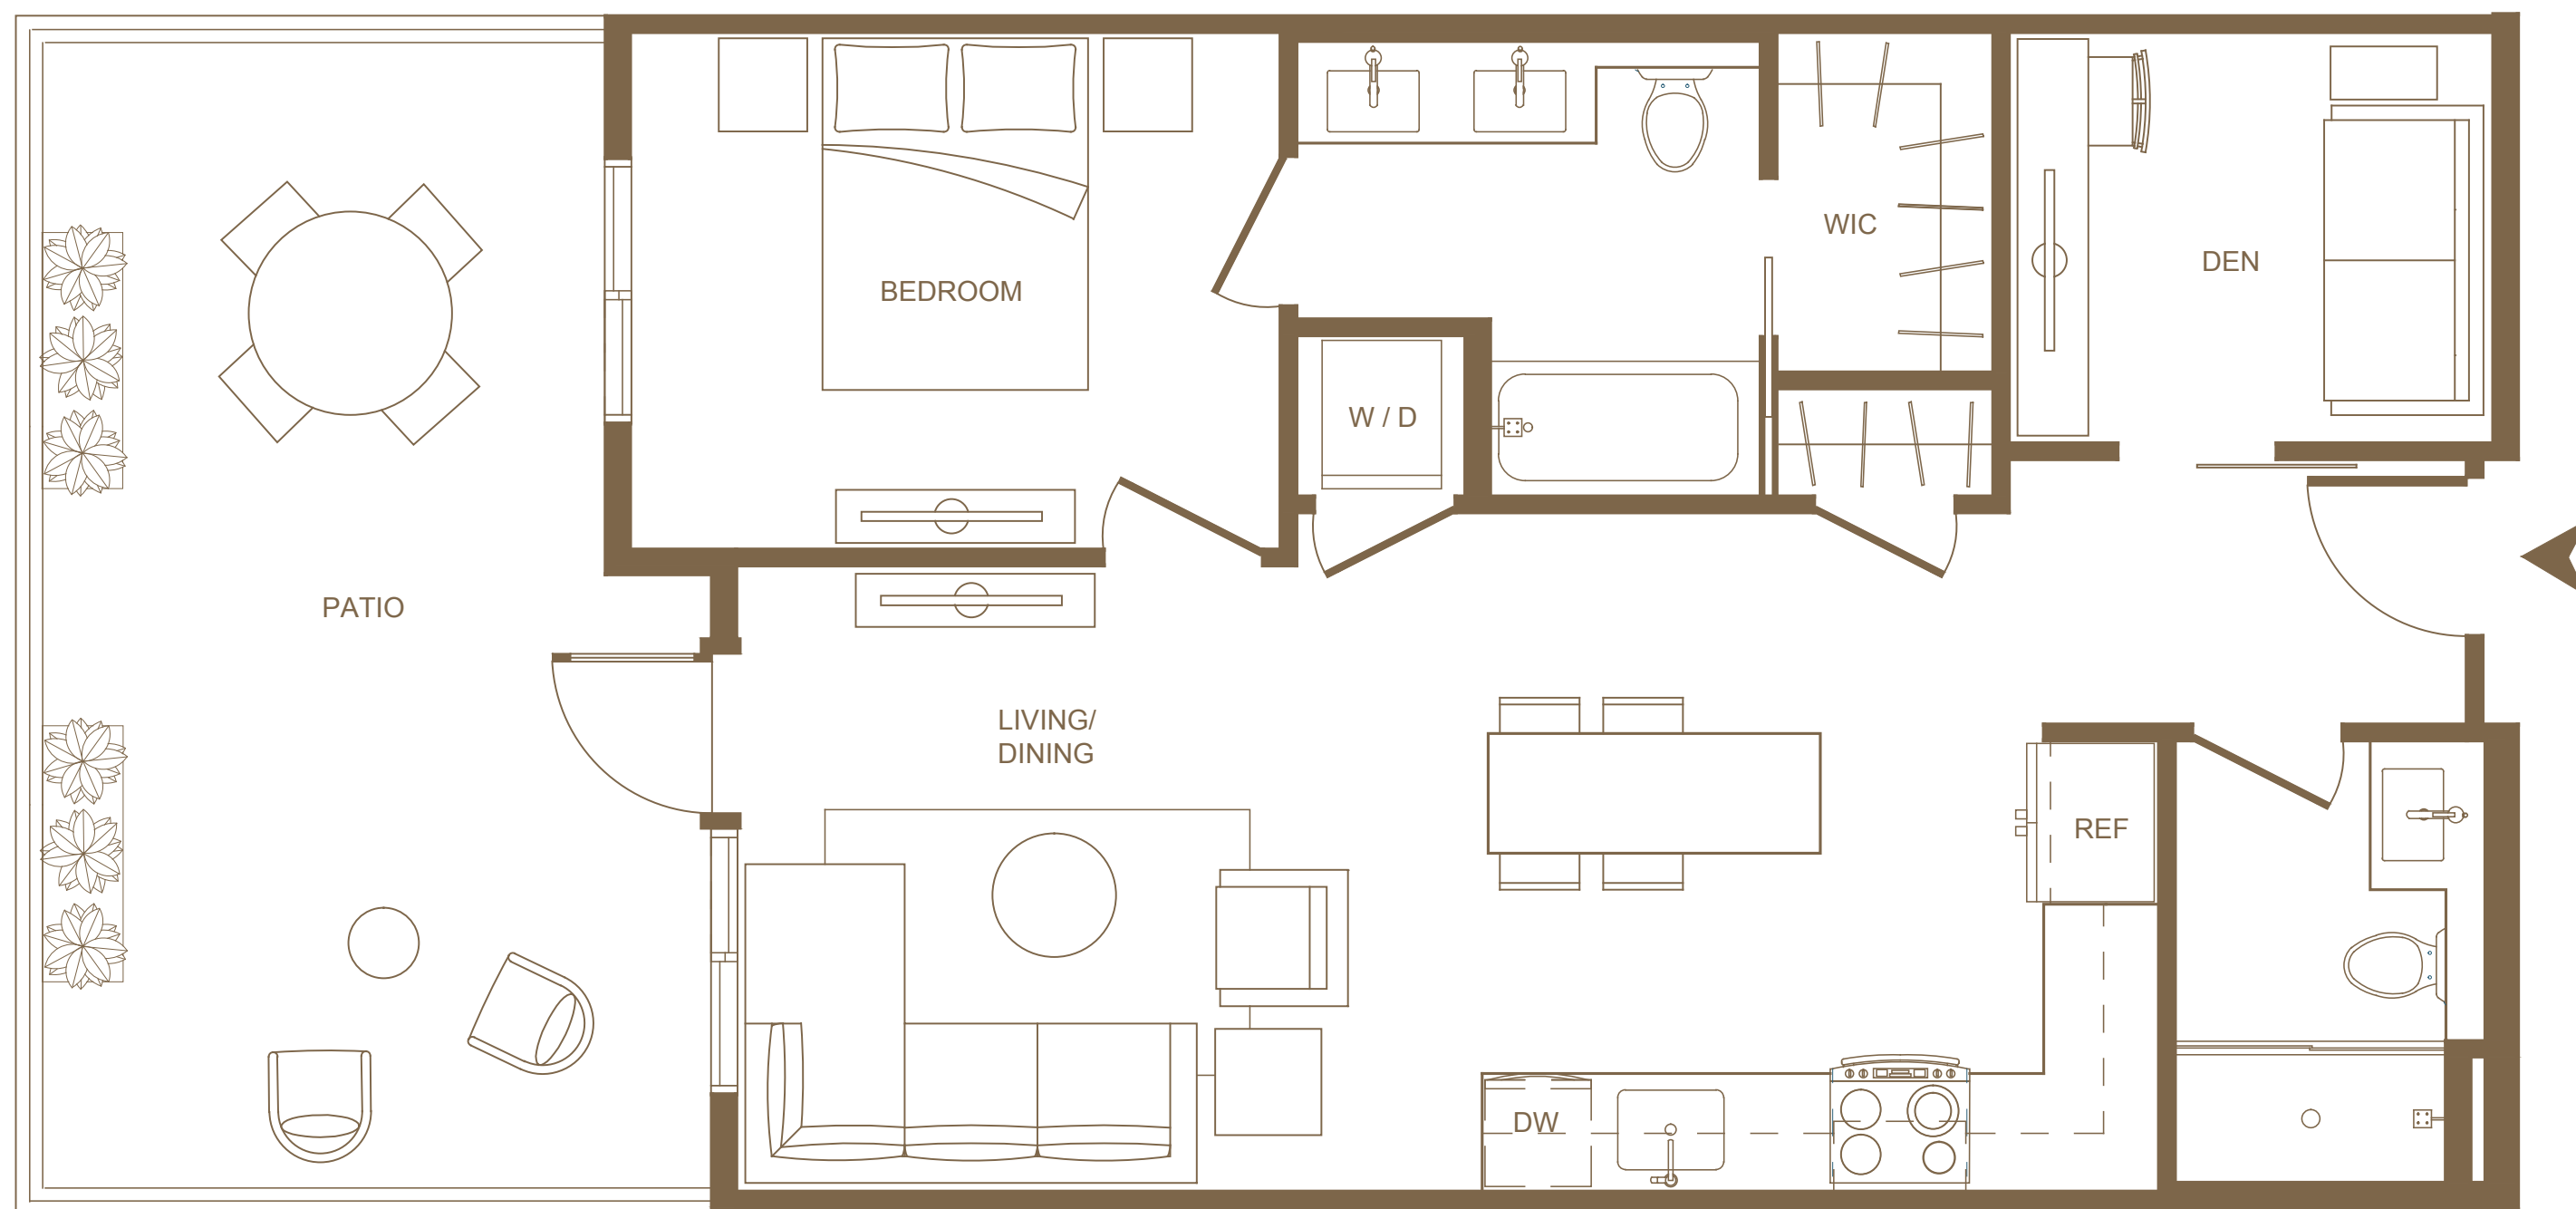

1 BEDROOM + DEN + BALCONY
UNITS: 221, 321, 421, 521, 621
TOTAL SF: 782 SF

SALES GALLERY
 12011 124TH AVENUE NE
 KIRKLAND, WA 98034

JADEKIRKLAND.COM

1 BEDROOM + DEN + PATIO

UNITS: 114, 115

TOTAL SF: 782 SF

SALES GALLERY